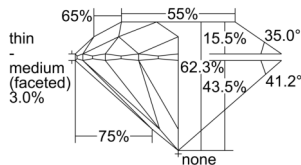

GIA®

FACSIMILE

GIA REPORT 2235452636

Verify this report at GIA.edu

GIA NATURAL DIAMOND DOSSIER®

December 03, 2024
GIA Report Number 2235452636
Shape and Cutting Style ..... Round Brilliant
Measurements ..... 5.52 - 5.57 x 3.46 mm

GRADING RESULTS

Carat Weight ..... 0.64 carat
Color Grade I
Clarity Grade VS1
Cut Grade ..... Excellent

ADDITIONAL GRADING INFORMATION

Polish ..... Very Good
Symmetry ..... Very Good
Fluorescence ..... Faint
Clarity Characteristics ..... Crystal, Pinpoint
Inscription(s): GIA 2235452636

PROPORTIONS

Profile to actual proportions

GRADING SCALES

GIA COLOR SCALE	GIA CLARITY SCALE	GIA CUT SCALE
COLOURLESS	FLAWLESS	EXCELLENT
D	INTERNALLY FLAWLESS	
E	VVS₁	VERY GOOD
F		
G	VS₁	GOOD
H		
I	SI₁	FAIR
J		
K	I₁	POOR
L		
M	I₂	
N		
O	I₃	
P		
Q		
R		
S		
T		
U		
V		
W		
X		
Y		
Z